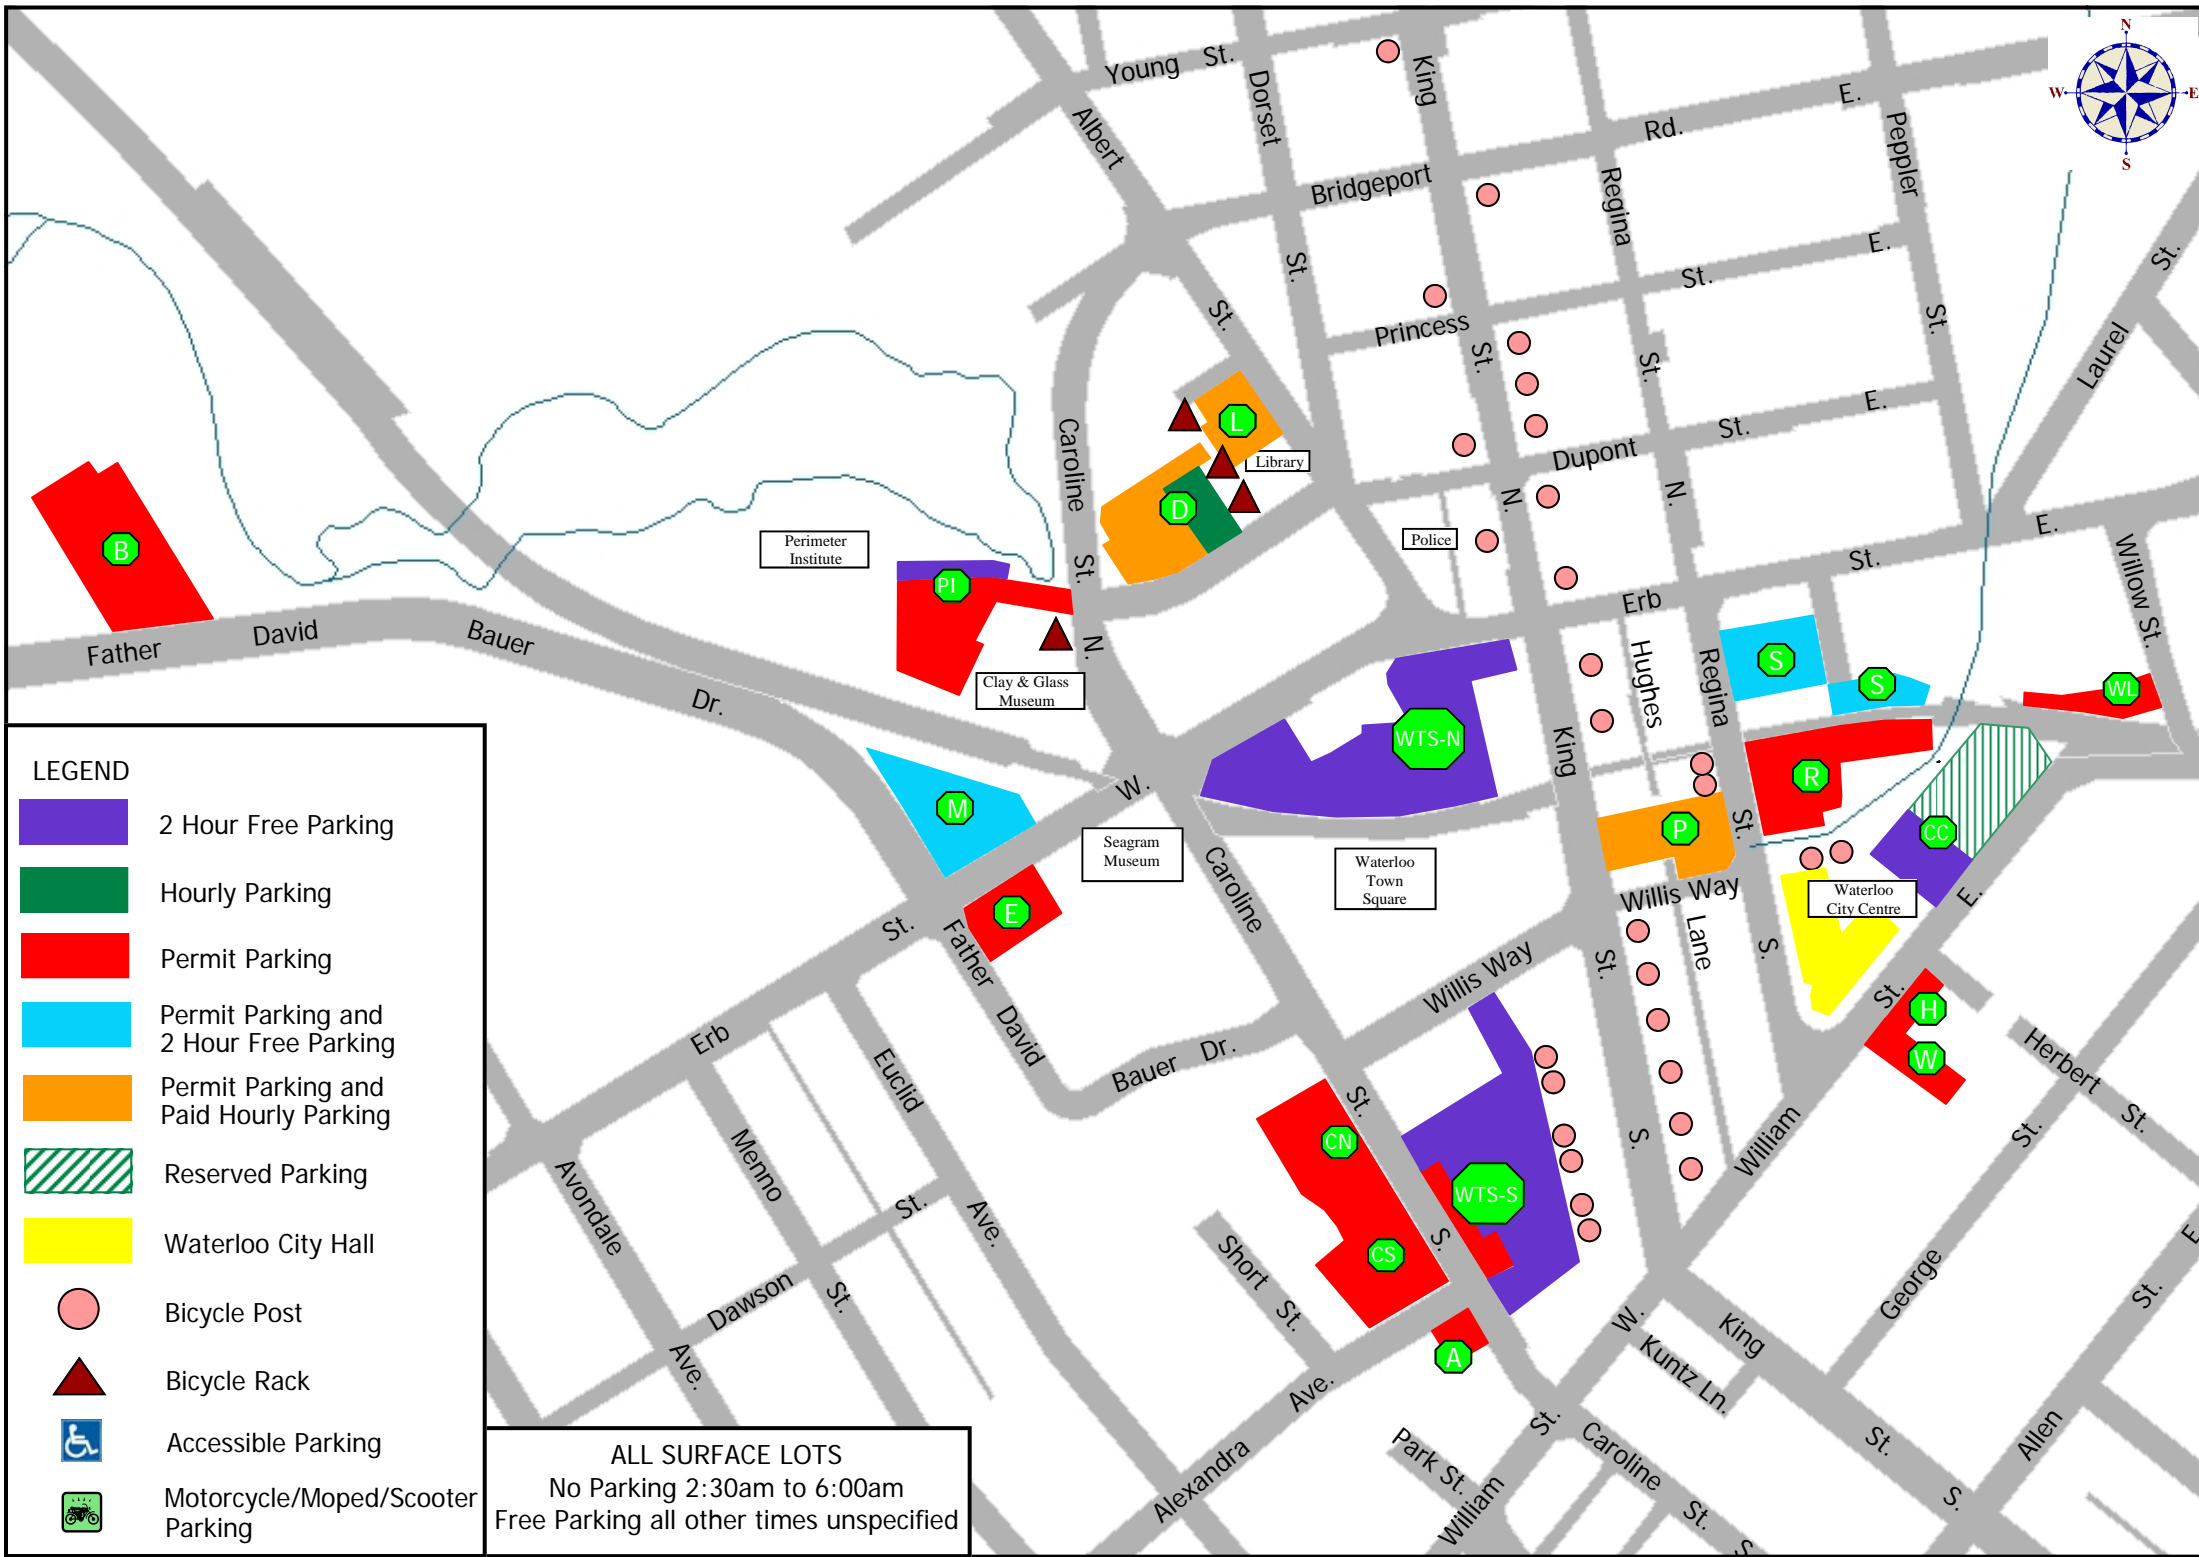

# City of Waterloo Parking Lots

## LEGEND

-  2 Hour Free Parking
-  Hourly Parking
-  Permit Parking
-  Permit Parking and 2 Hour Free Parking
-  Permit Parking and Paid Hourly Parking
-  Reserved Parking
-  Waterloo City Hall
-  Bicycle Post
-  Bicycle Rack
-  Accessible Parking
-  Motorcycle/Moped/Scooter Parking

**ALL SURFACE LOTS**  
 No Parking 2:30am to 6:00am  
 Free Parking all other times unspecified

- Alexandra Lot (A)**  
Permit Parking Mon-Fri 9am-5pm  
Overnight Permits (March-Nov Only)
- Bauer Lot (B—Unpaved)**  
Permit Parking Mon-Fri 8am-5pm
-  **Caroline North & South Lots (CN)&(CS)**  
Permit Parking Mon-Fri 8am-5pm  
Overnight Permits (March-Nov Only)
-  **City Centre Lot (CC)**  
2 Hrs Free Parking Mon-Fri 8am-5pm
-  **Dupont Lot (D)**  
Permit Parking Mon-Fri 9am-5pm  
Pay & Display Machine  
Mon-Sat 9am-9pm \$2.00/hr
- Erb Lot (E - Unpaved Temporary Lot)**  
24 Hour Permits
- Herbert Lot (H)**  
Permit Parking Mon-Fri 8am-5pm
-  **Library Lot (L)**  
Permit Parking Mon-Fri 9am-5pm  
Pay & Display Machine  
Mon-Sat 9am-9pm \$2.00/hr
-  **Museum Lot (M)**  
Permit Parking Mon-Fri 8am-6pm  
2 Hrs Free Parking Mon-Fri 8am-6pm
-  **Perimeter Lot (PI)**  
Permit Parking Mon-Fri 8am-5pm  
2 Hrs Free Parking Mon-Fri 8am-5pm
-  **Regina Lot (R)**  
Permit Parking Mon-Fri 8am-5pm
-  **Station Lot (S)**  
Permit Parking Mon-Fri 8am-5pm  
2 Hrs Free Parking Mon-Fri 8am-5pm
-  **Waterloo Town Square (WTS-N&S)**  
North and South Lots  
2 Hrs Free Parking Mon-Fri 8am-6pm  
Permit Parking Only Mon-Fri 8am-6pm  
*(WTS-S Lot Only)*
-  **William Lot (W)**  
Permit Parking Mon-Fri 8am-5pm
- Willow Lot (WL)**  
Permit Parking Mon-Fri 8am-5pm
-  **Uptown Parkade (P)**  
\$2.00/hour Maximum \$10.00/day  
24 Hour Permits  
Overnight/Weekend Permits